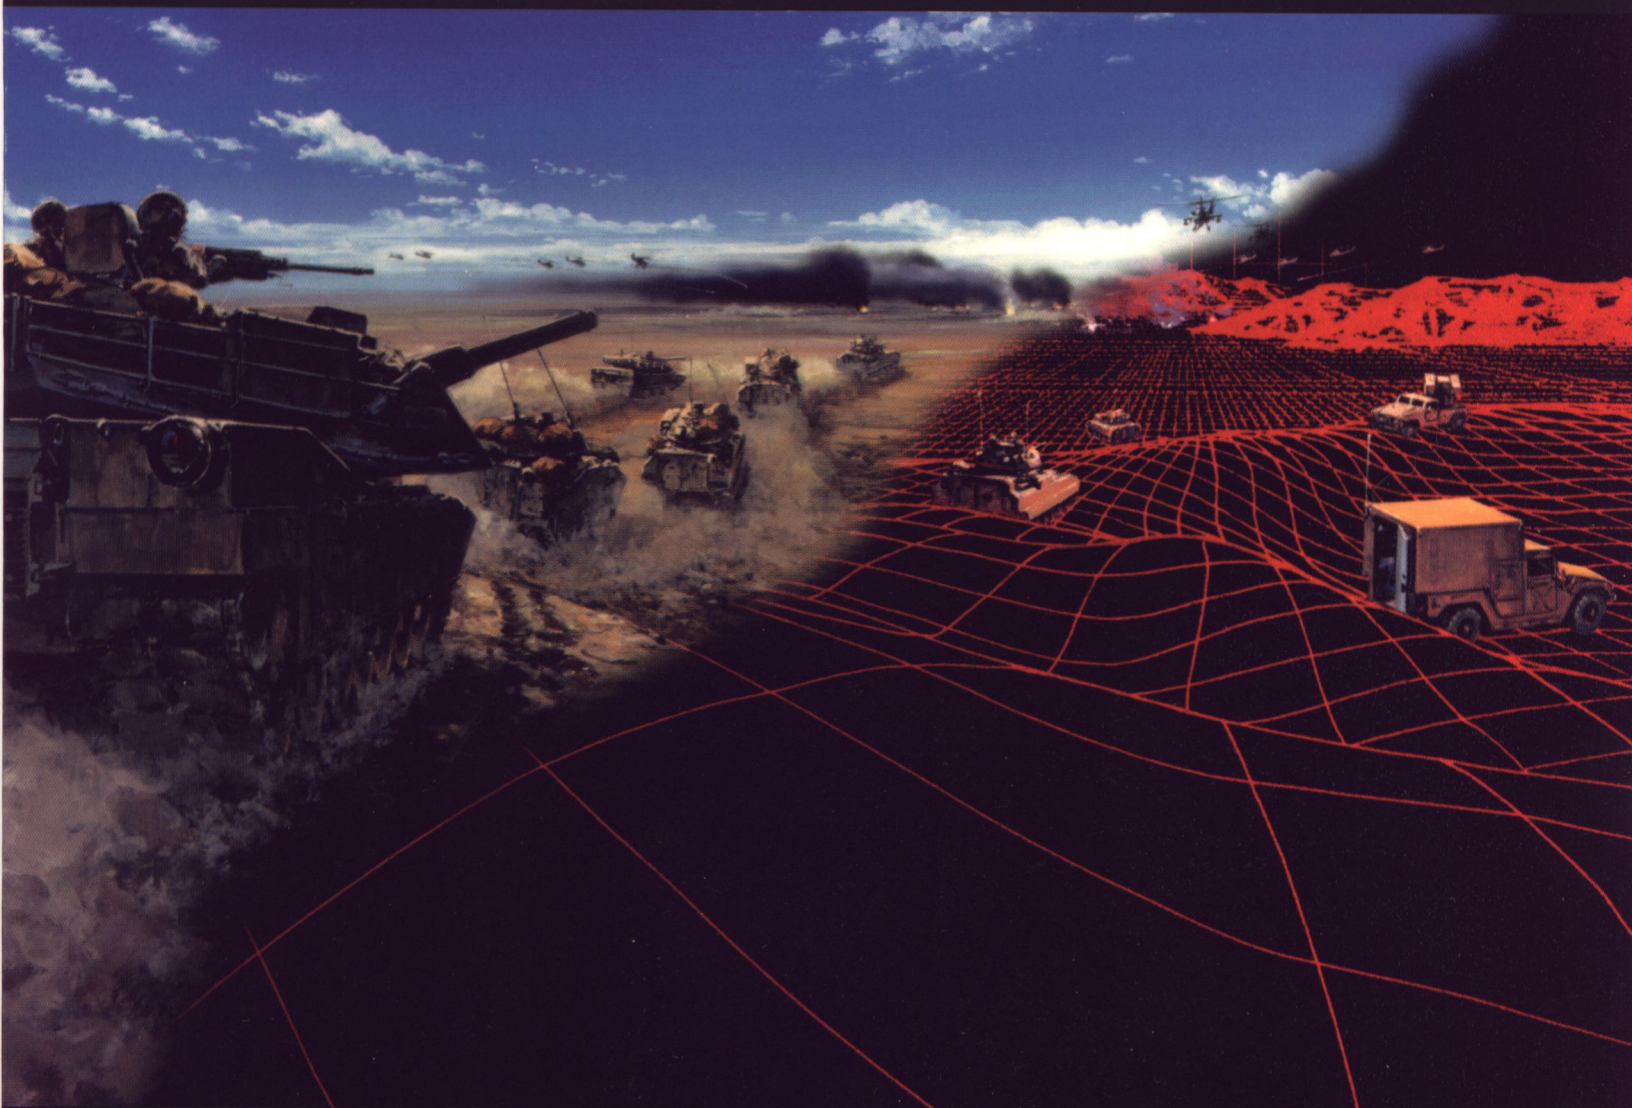

# FAAD C<sup>2</sup>I:

**First on the Digital Battlefield**

**Commander's Plan**  
Current Operations,  
Course of Action

**DMA Digitized Maps**

**ADA Plan**  
FAAD Sensor and  
Weapon Placement,  
Movement Plans

**3-D  
Sensor  
Coverage**

**Engagement Operations**  
Friendly and Enemy Aircraft

**Enemy Unit  
Location**

## Viewing the Digital Battlefield through Display Overlays

The TRW FAAD Battalion TOC provides the Commander with several air defense overlays. They are each automatically and dynamically updated from a source system: e.g., FAAD engagement operations (EO) for friendly and enemy aircraft. One or more overlays may be displayed over military maps, overhead imagery, or false-colored terrain (2-D and 3-D) from DMA data products. These overlays provide the Commander a view of current operations (air, enemy units and/or friendly units) and planned operations (Commander's plan and/or ADA detail plan) overlaid on a terrain background.