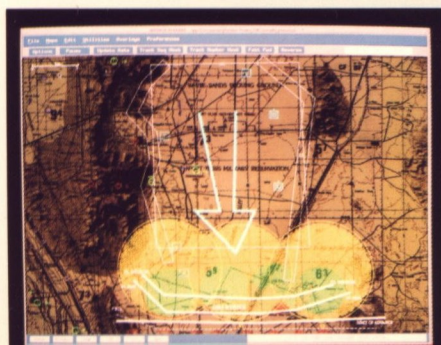

# FAAD C<sup>2</sup>I:

**First on the Digital Battlefield**

**Commander's Plan**  
Current Operations,  
Course of Action

**DMA Digitized Maps**

**ADA Plan**  
FAAD Sensor and  
Weapon Placement,  
Movement Plans

**3-D  
Sensor  
Coverage**

**Engagement Operations**  
Friendly and Enemy Aircraft

**Enemy Unit  
Location**

## Viewing the Digital Battlefield through Display Overlays

The TRW FAAD Battalion TOC provides the Commander with several air defense overlays. They are each automatically and dynamically updated from a source system: e.g., FAAD engagement operations (EO) for friendly and enemy aircraft. One or more overlays may be displayed over military maps, overhead imagery, or false-colored terrain (2-D and 3-D) from DMA data products. These overlays provide the Commander a view of current operations (air, enemy units and/or friendly units) and planned operations (Commander's plan and/or ADA detail plan) overlaid on a terrain background.

**Combined  
Overlays**

**Supported Unit**  
Friendly Combined Arms  
(Unit Locations)

**FAAD C<sup>2</sup>I is now fielded to  
the 101st Airborne Division (Air Assault)**

**TRW Systems Integration  
Group**