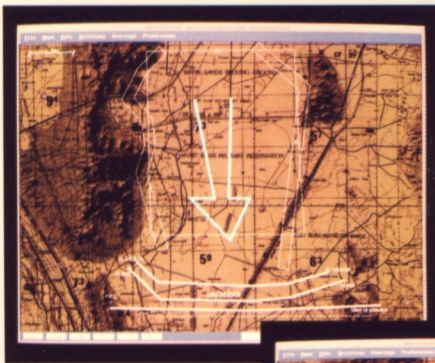

# FAAD C<sup>2</sup>I:

**First on the Digital Battlefield**

**Commander's Plan**  
Current Operations,  
Course of Action

**DMA Digitized Maps**

**ADA Plan**  
FAAD Sensor and  
Weapon Placement,  
Movement Plans

**3-D  
Sensor  
Coverage**

**Engagement Operations**  
Friendly and Enemy Aircraft

**Enemy Unit  
Location**

## Viewing the Digital Battlefield through Display Overlays

The TRW FAAD Battalion TOC provides the Commander with several air defense overlays. They are each automatically and dynamically updated from a source system: e.g., FAAD engagement operations (EO) for friendly and enemy aircraft. One or more overlays may be displayed over military maps, overhead imagery, or false-colored terrain (2-D and 3-D) from DMA data products. These overlays provide the Commander a view of current operations (air, enemy units and/or friendly units) and planned operations (Commander's plan and/or ADA detail plan) overlaid on a terrain background.